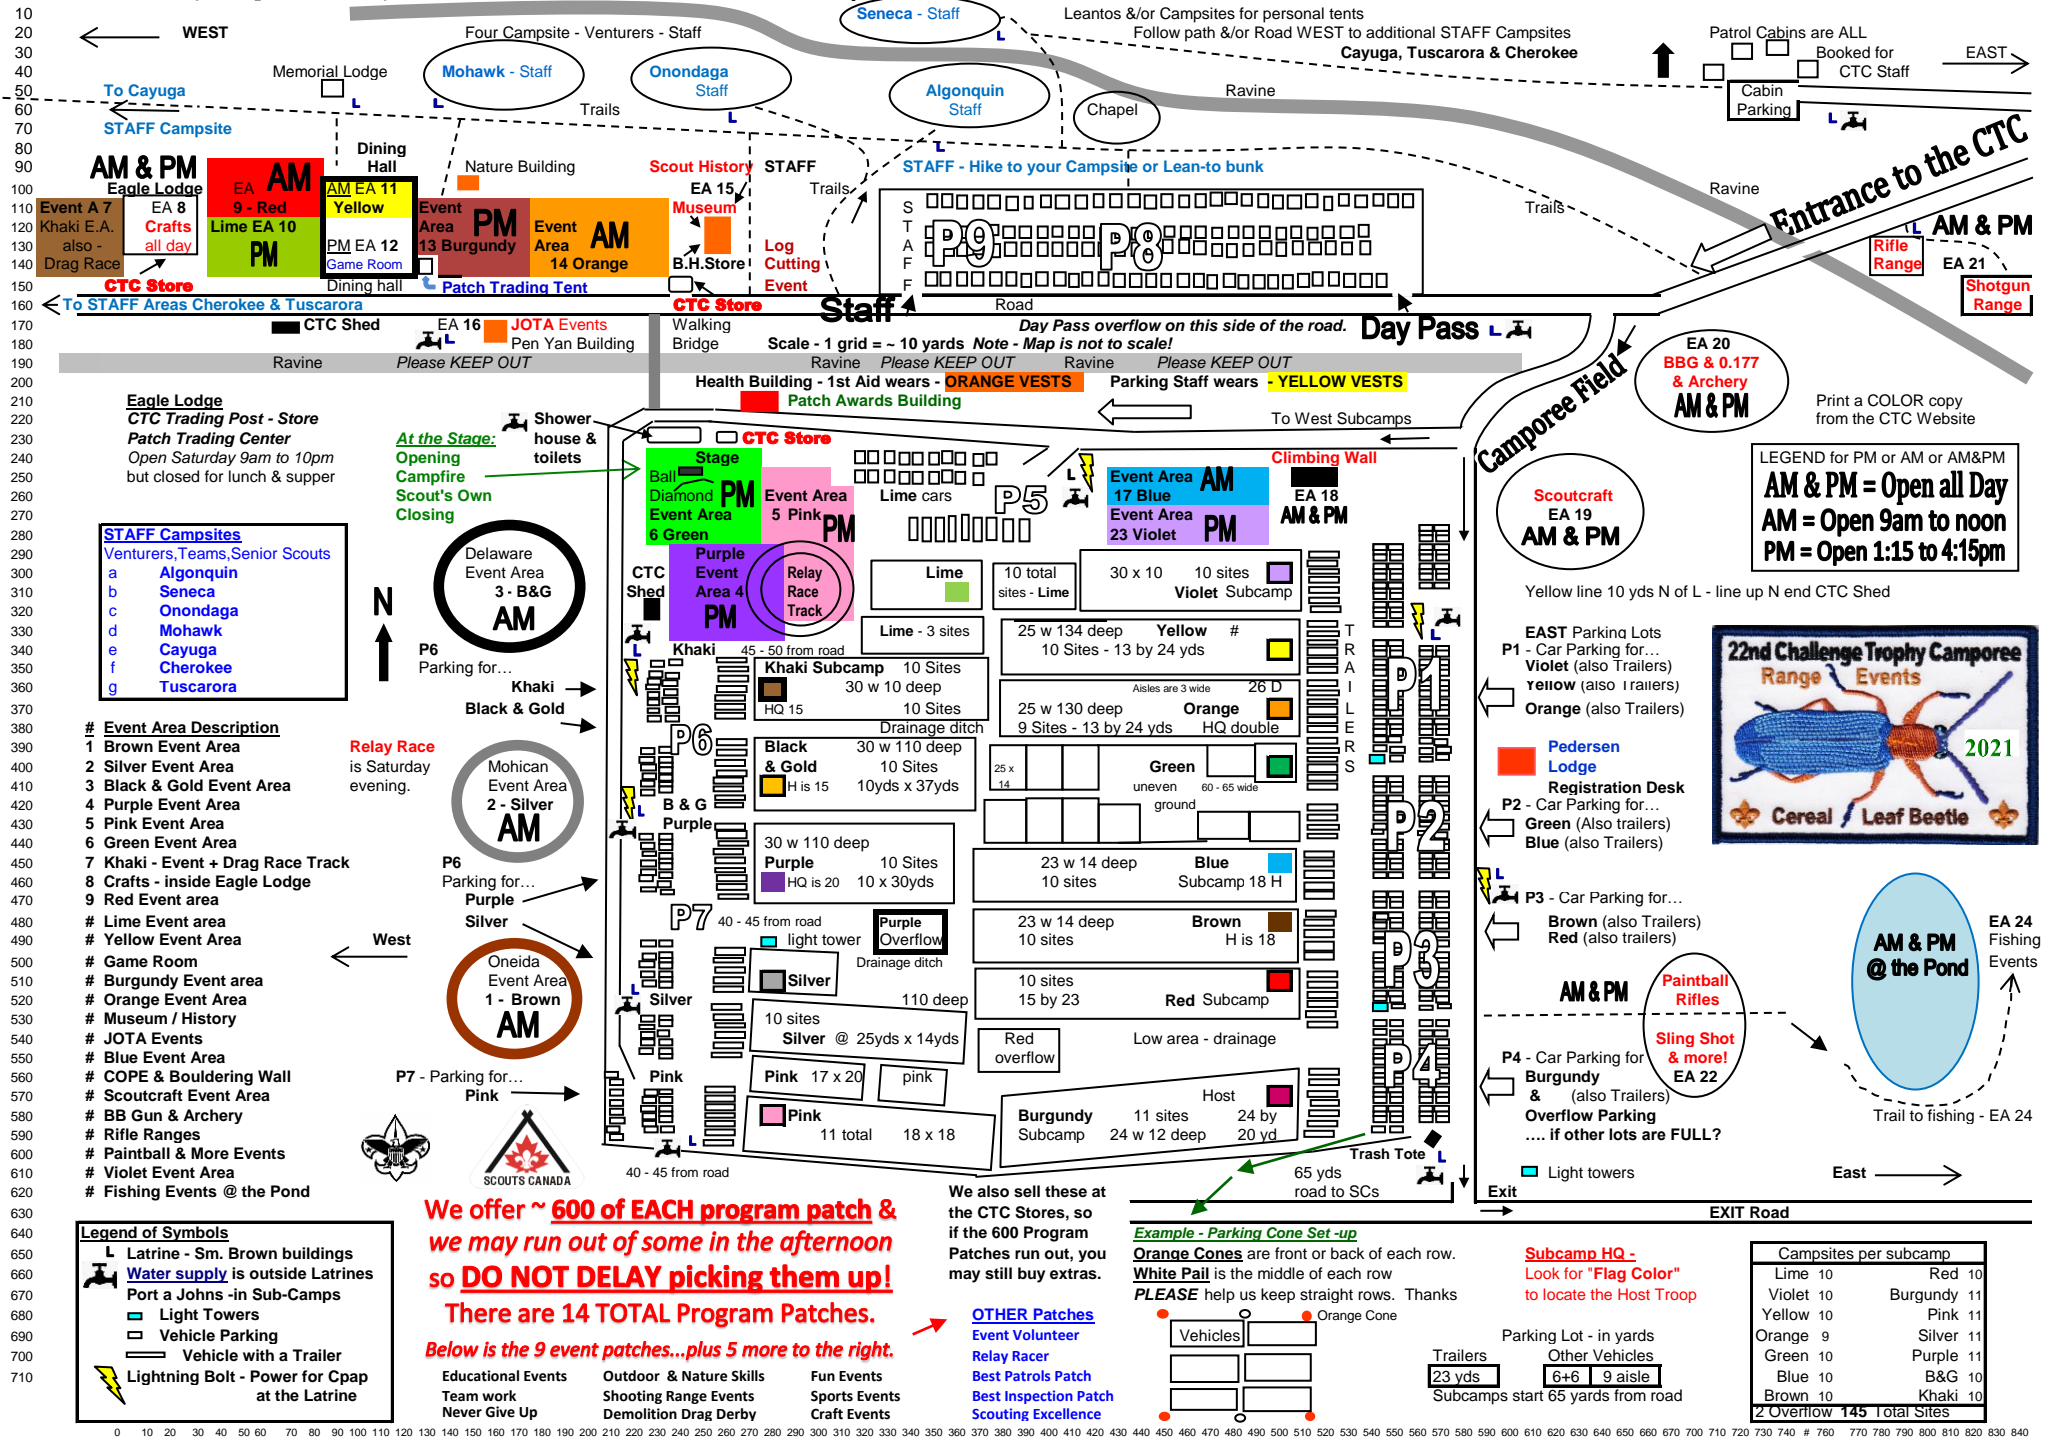

AM & PM
Eagle Lodge
Event A 7 Khaki E.A. also Drag Race
EA 8 Crafts all day
EA 9 - Red
EA 10 Lime
EA 11 Yellow
EA 12 Game Room
EA 13 Burgundy
EA 14 Orange
EA 15 Museum
EA 16 JOTA Events Pen Yan Building

Legend of Symbols

- L Latrine - Sm. Brown buildings
- Water supply is outside Latrines
- Port a Johns - in Sub-Camps
- Light Towers
- Vehicle Parking
- Vehicle with a Trailer
- Lightning Bolt - Power for C/pap at the Latrine

Example - Parking Cone Set-up
Orange Cones are front or back of each row.
White Pail is the middle of each row
PLEASE help us keep straight rows. Thanks

Subcamp HQ -
Look for "Flag Color" to locate the Host Troop

LEGEND for PM or AM or AM&PM
AM & PM = Open all Day
AM = Open 9am to noon
PM = Open 1:15 to 4:15pm

Campsites per subcamp	
Lime 10	Red 10
Violet 10	Burgundy 11
Yellow 10	Pink 11
Orange 9	Silver 11
Green 10	Purple 11
Blue 10	B&G 10
Brown 10	Khaki 10
2 Overflow	145 Total Sites